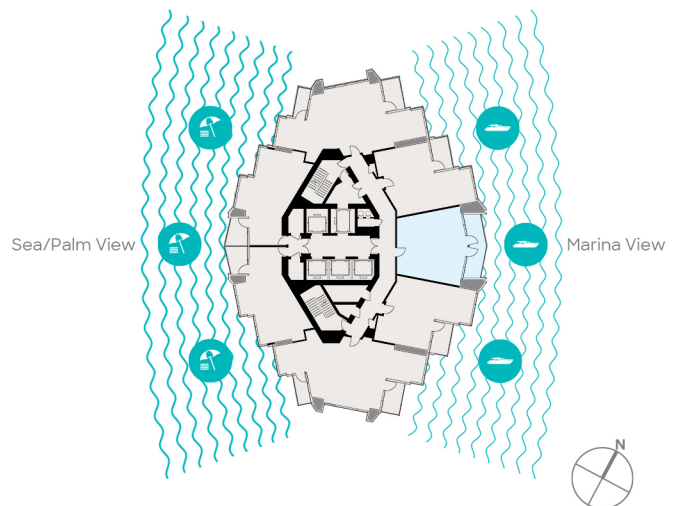

Levels 26 - 36
Apartment 03

LIV
MARINA

1 BR Apartment

Sample view from the apartment

Apartment Area	66.12 sqm	712.00 sqft
Balcony Area	18.72 sqm	201.00 sqft
Total Area	84.84 sqm	913.00 sqft

Drawings are provided by our consultants. All dimensions, features and amenities are approximate at the time of printing. Actual area may vary from stated area. Drawings not to scale E & OE. The Developer reserves the right to make revisions to the floor plans and any features, materials and dimensions mentioned without further notice. Sample views are indicative and may differ or be subject to change.