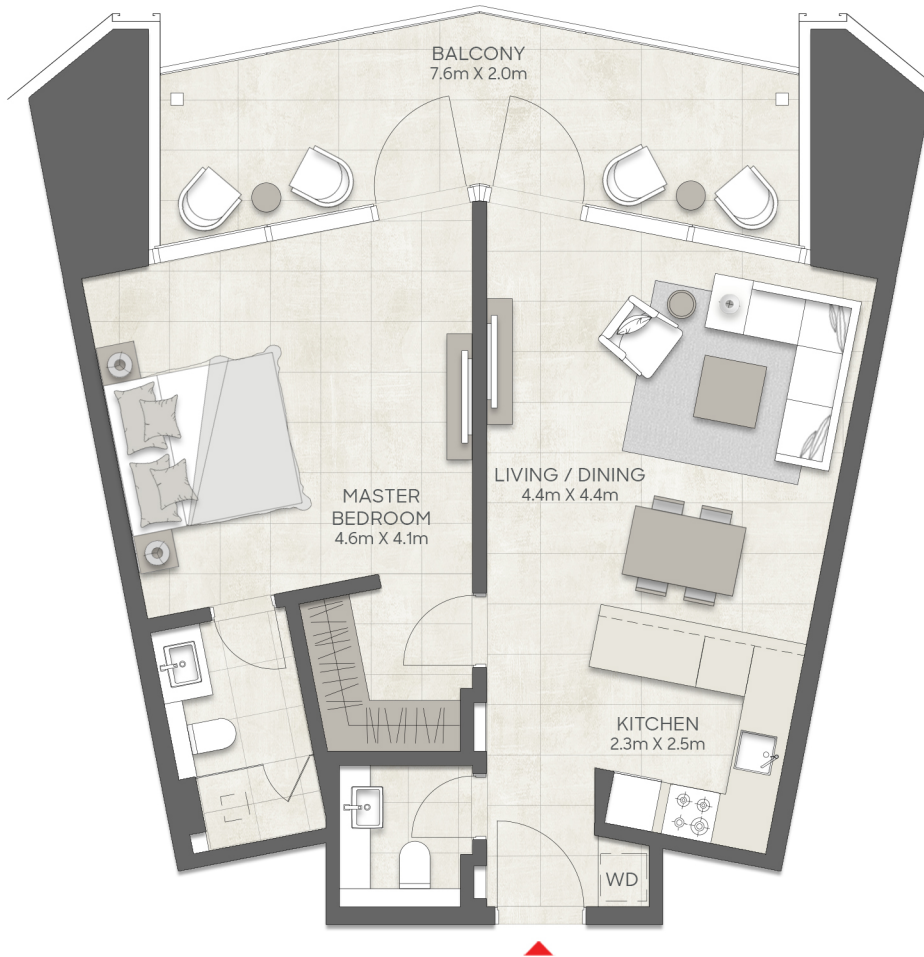

Levels 26 - 36
Apartment 03

LIV
MARINA

1 BR Apartment

Sample view from the apartment

Apartment Area	66.12 sqm	712.00 sqft
Balcony Area	18.72 sqm	201.00 sqft
Total Area	84.84 sqm	913.00 sqft

Drawings are provided by our consultants. All dimensions, features and amenities are approximate at the time of printing. Actual area may vary from stated area. Drawings not to scale E & OE. The Developer reserves the right to make revisions to the floor plans and any features, materials and dimensions mentioned without further notice. Sample views are indicative and may differ or be subject to change.