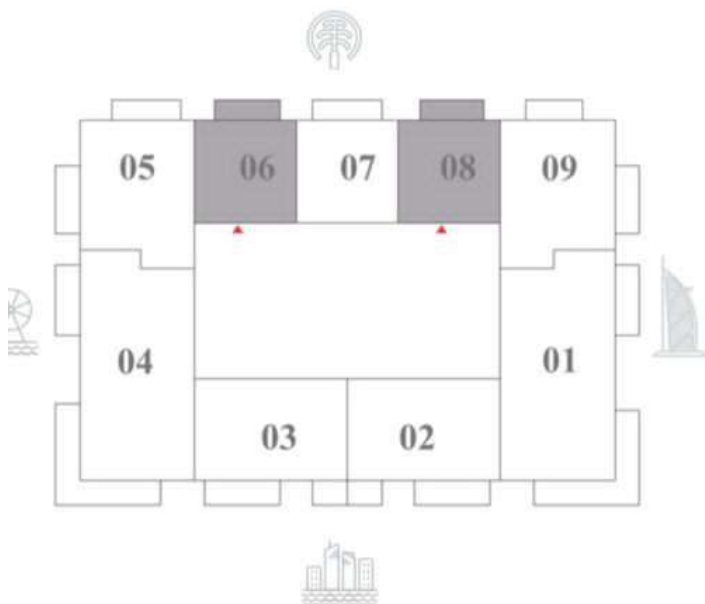

## TOWER 1

# 1 BEDROOM-TYPE 5

LEVEL 2-19

UNIT 06/08

SUITE AREA	694 SQ.FT.	64.49 SQ.M.
BALCONY AREA	99 SQ.FT.	9.15 SQ.M.
TOTAL AREA	793 SQ.FT.	73.64 SQ.M.

KEY PLAN

KEY SECTION