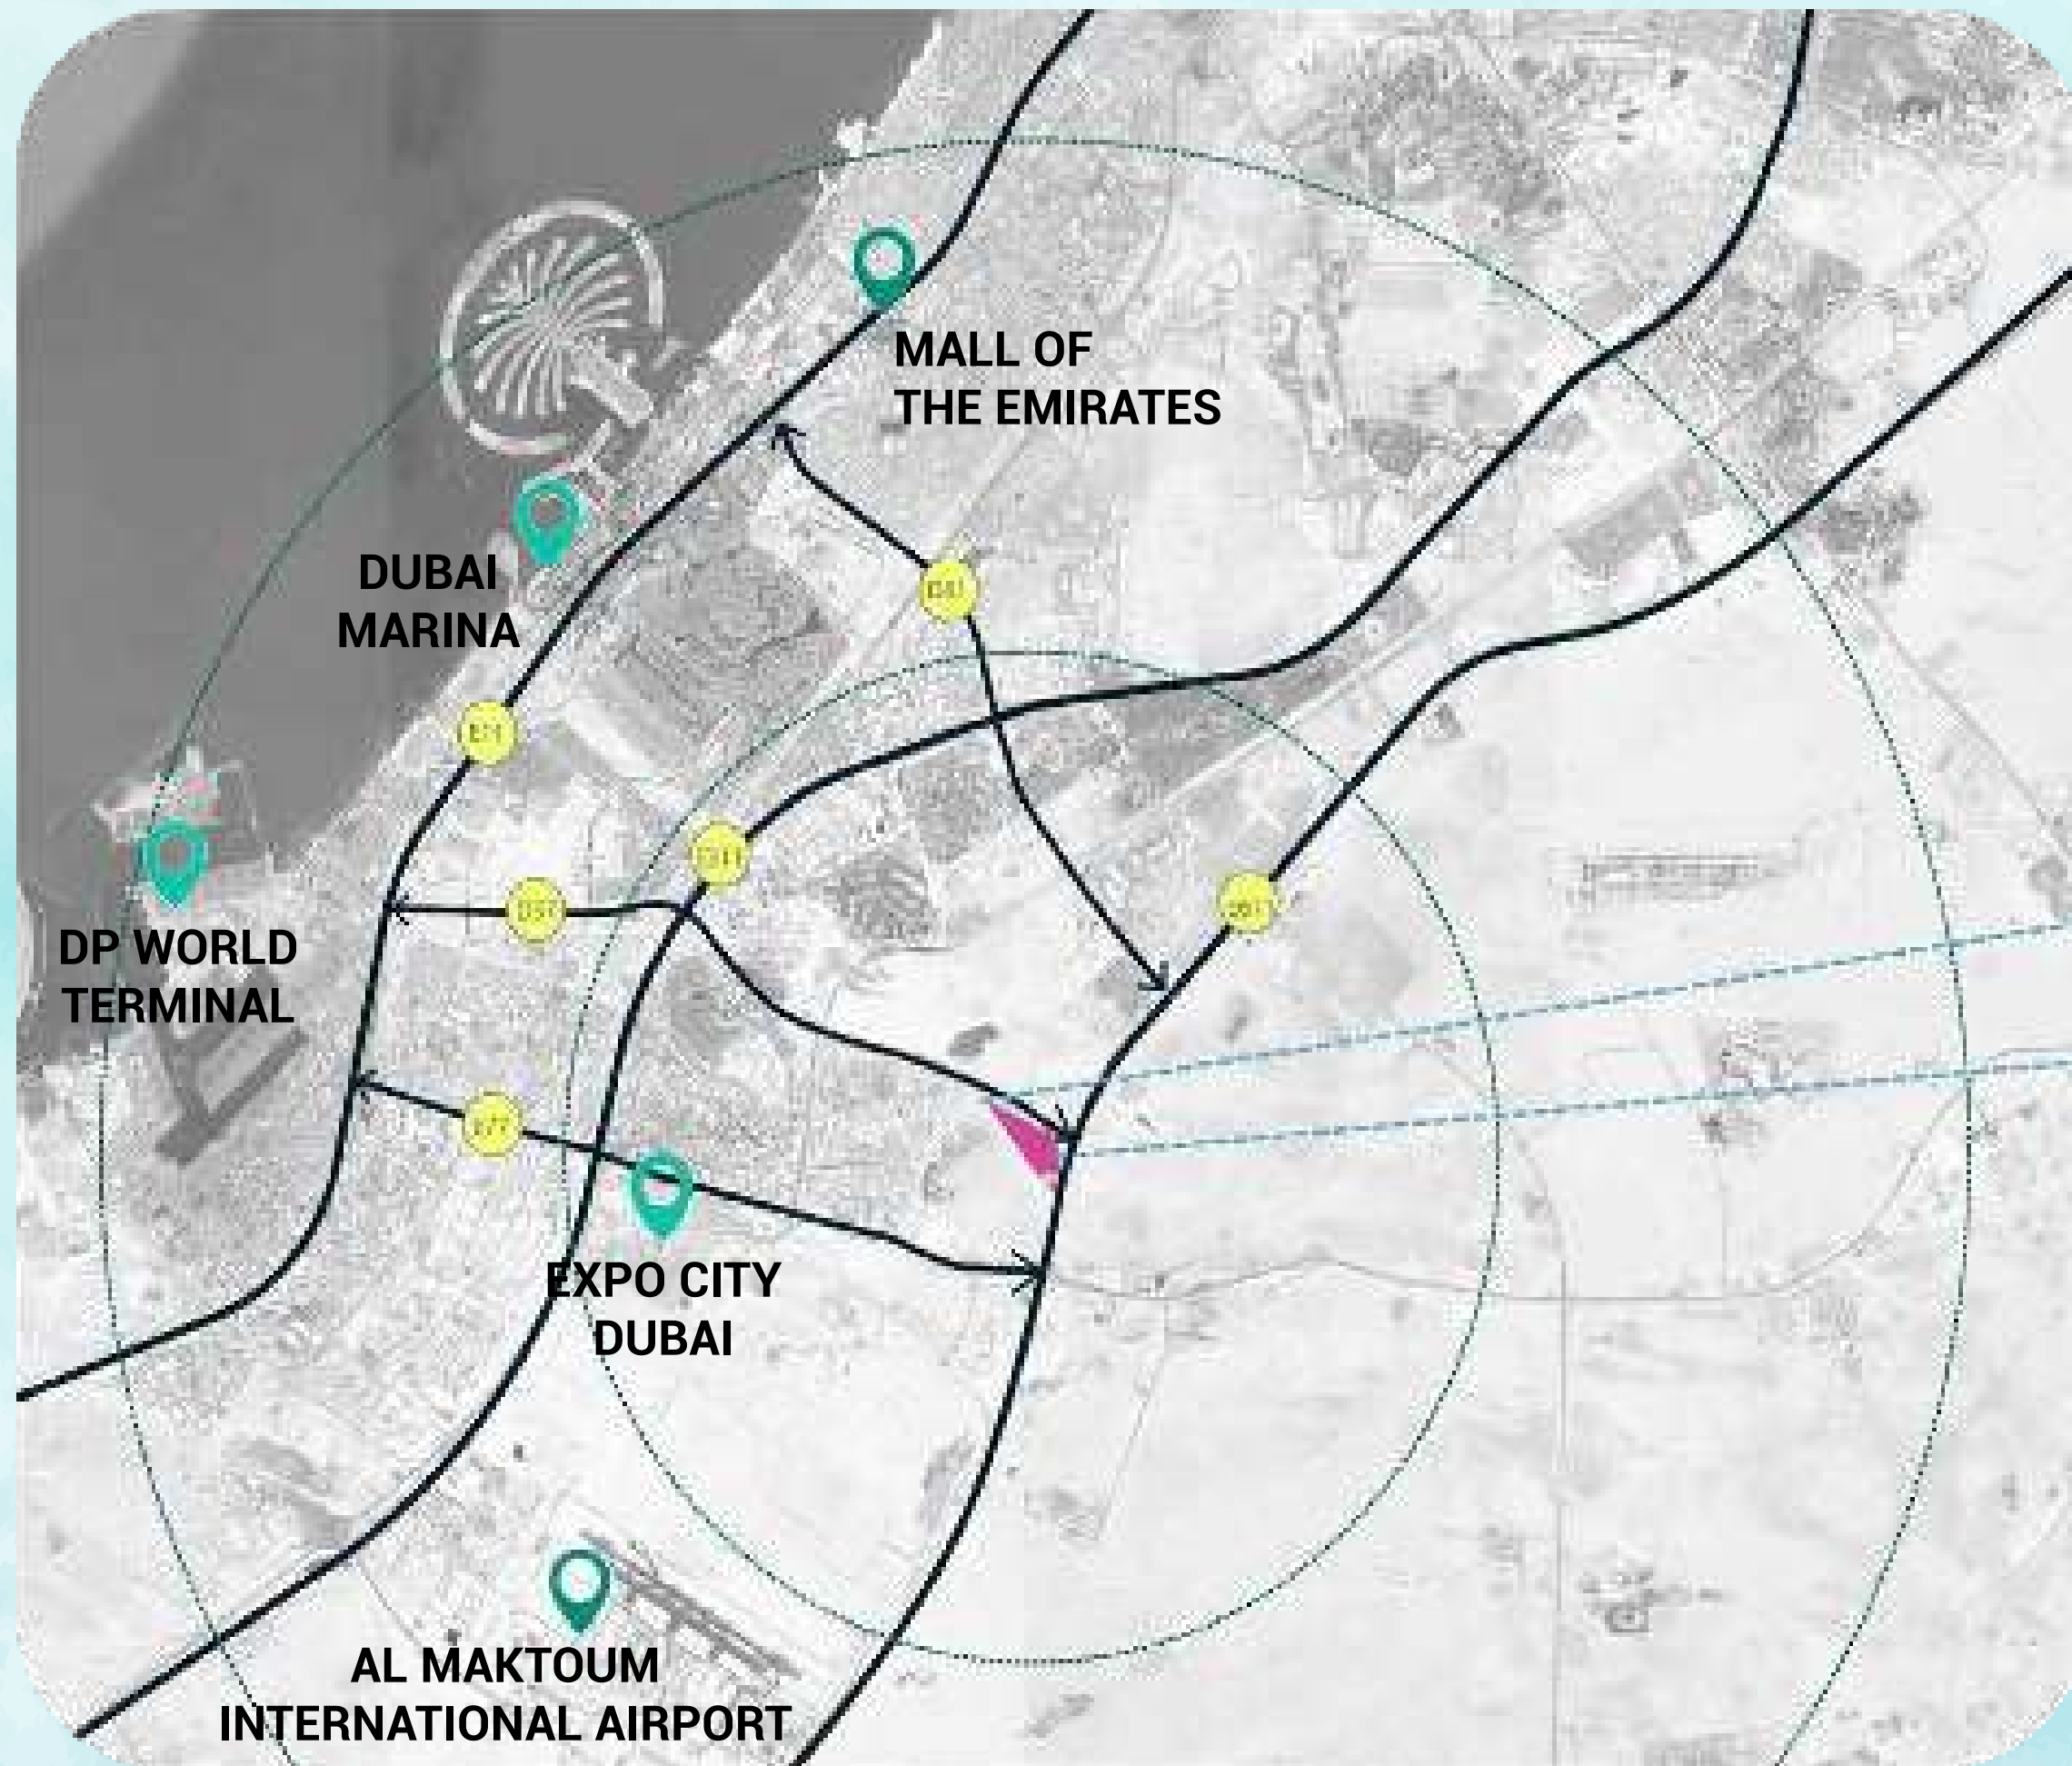

# LOCATION

RIVERSIDE, DUBAI, UAE

# RIVERSIDE

EXPO 2020  
16 MINUTES

METRO  
15 MINUTES

METRO  
12 MINUTES

DAMAC MALL  
9 MINUTES